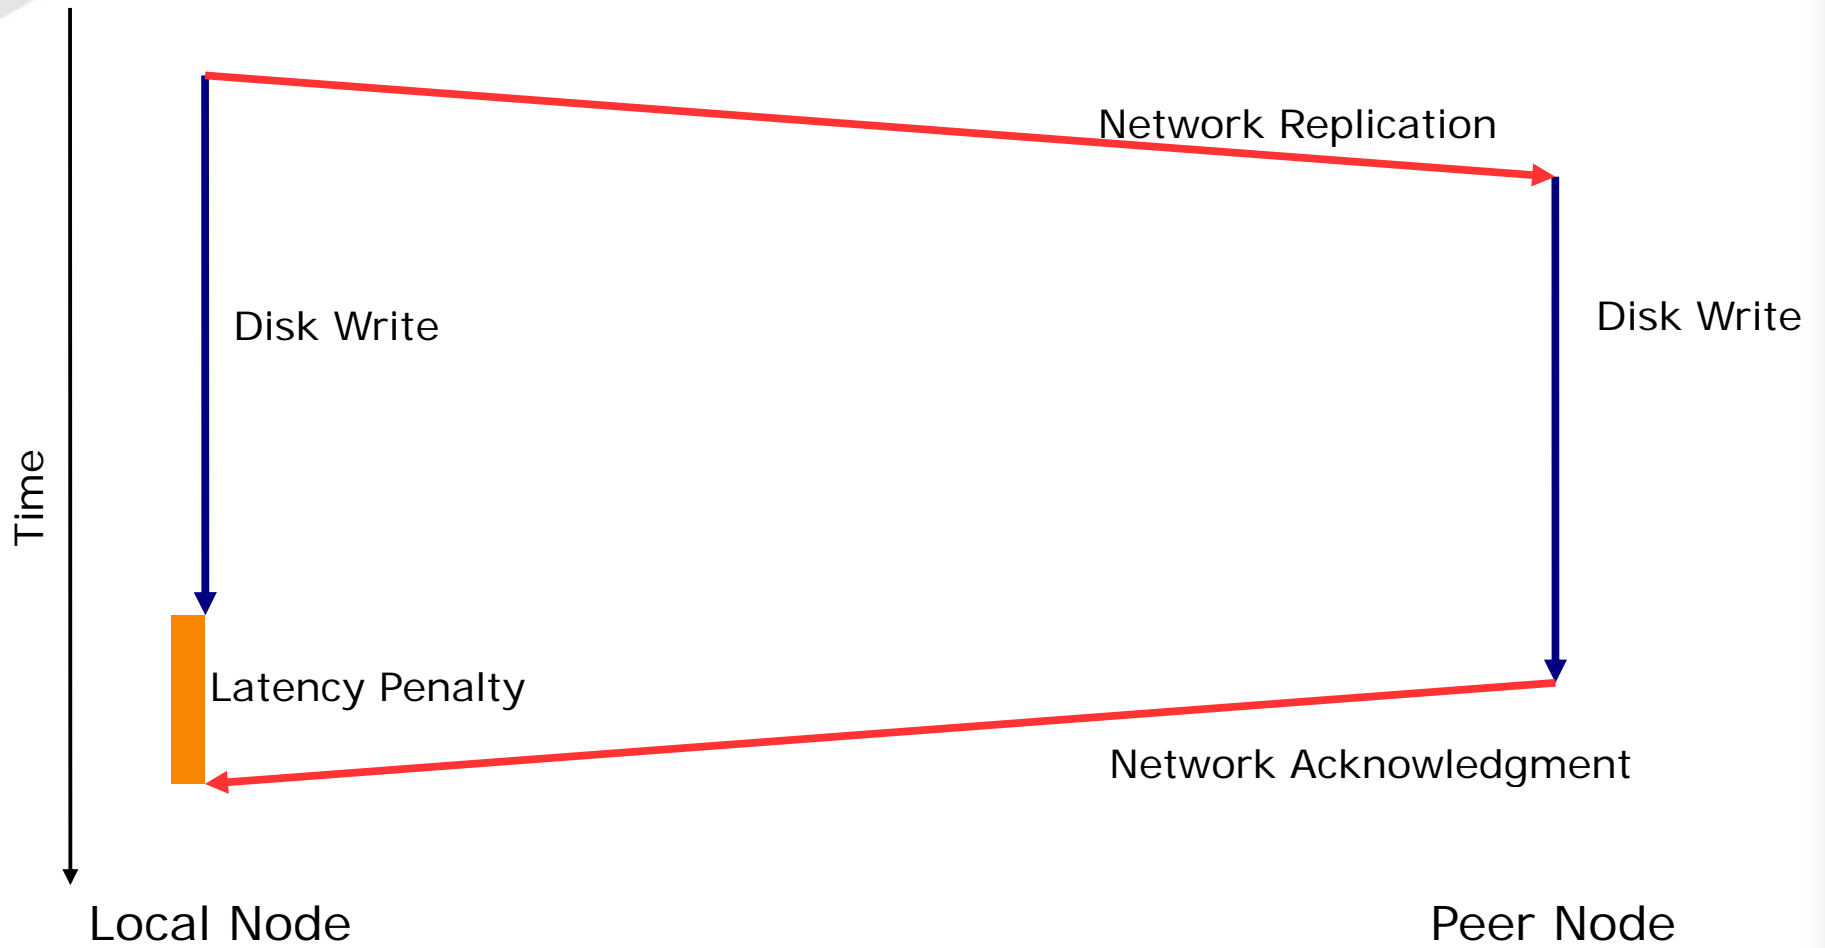

INTERCONNECT SOLUTIONS

DRBD Performance Comparison

Dolphin Express vs. Ethernet

What affects DRBD Write Latency?

- Disk rotation speed
- RAID level
- Controller write cache
(don't use unless battery backed!)
- Replication network latency
- DRBD options no-disk-flushes, no-md-flushes
(don't use unless running on BBWC!)
- Activity Log size (al-extents)

connect better

Write Latency Considerations

connect better

Write Latency Considerations (with BBWC)

connect better

Write Latency Considerations (with BBWC)

connect better

DRBD Write Latency Comparison