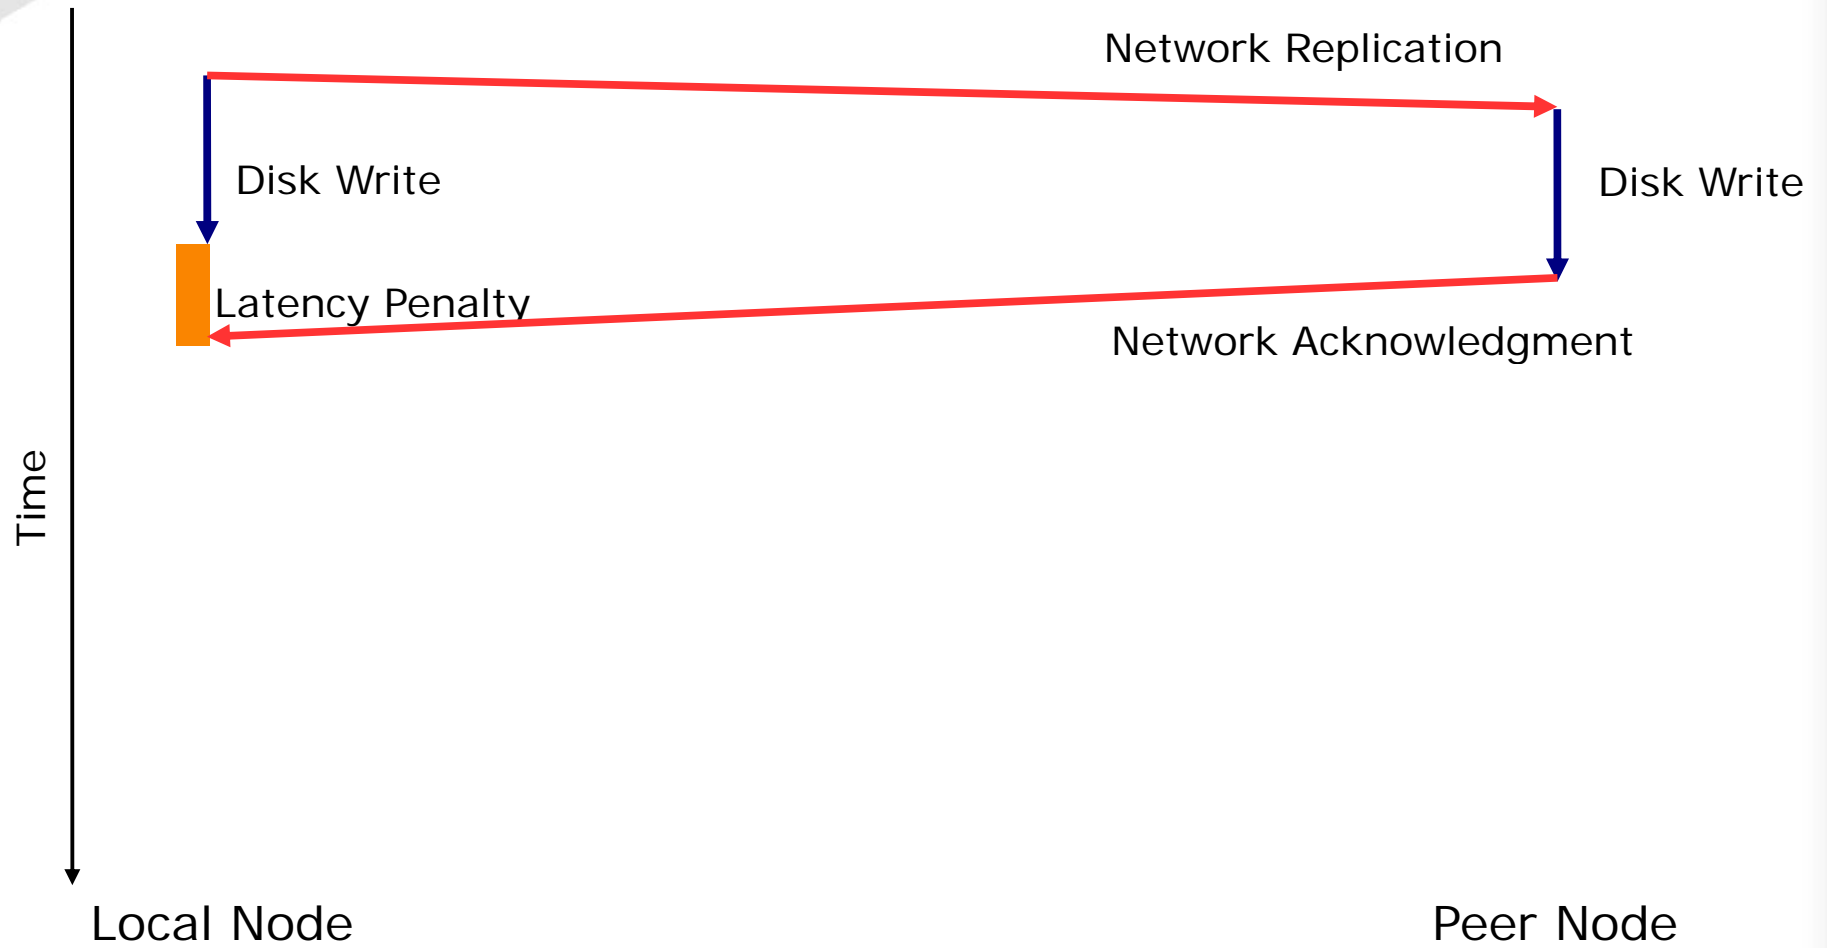

INTERCONNECT SOLUTIONS

DRBD Performance Comparison

Dolphin Express vs. Ethernet

What affects DRBD Write Latency?

- Disk rotation speed
- RAID level
- Controller write cache
(don't use unless battery backed!)
- Replication network latency
- DRBD options no-disk-flushes, no-md-flushes
(don't use unless running on BBWC!)
- Activity Log size (al-extents)

connect better

Write Latency Considerations

connect better

Write Latency Considerations (with BBWC)

connect better

Write Latency Considerations (with BBWC)

connect better

DRBD Write Latency Comparison