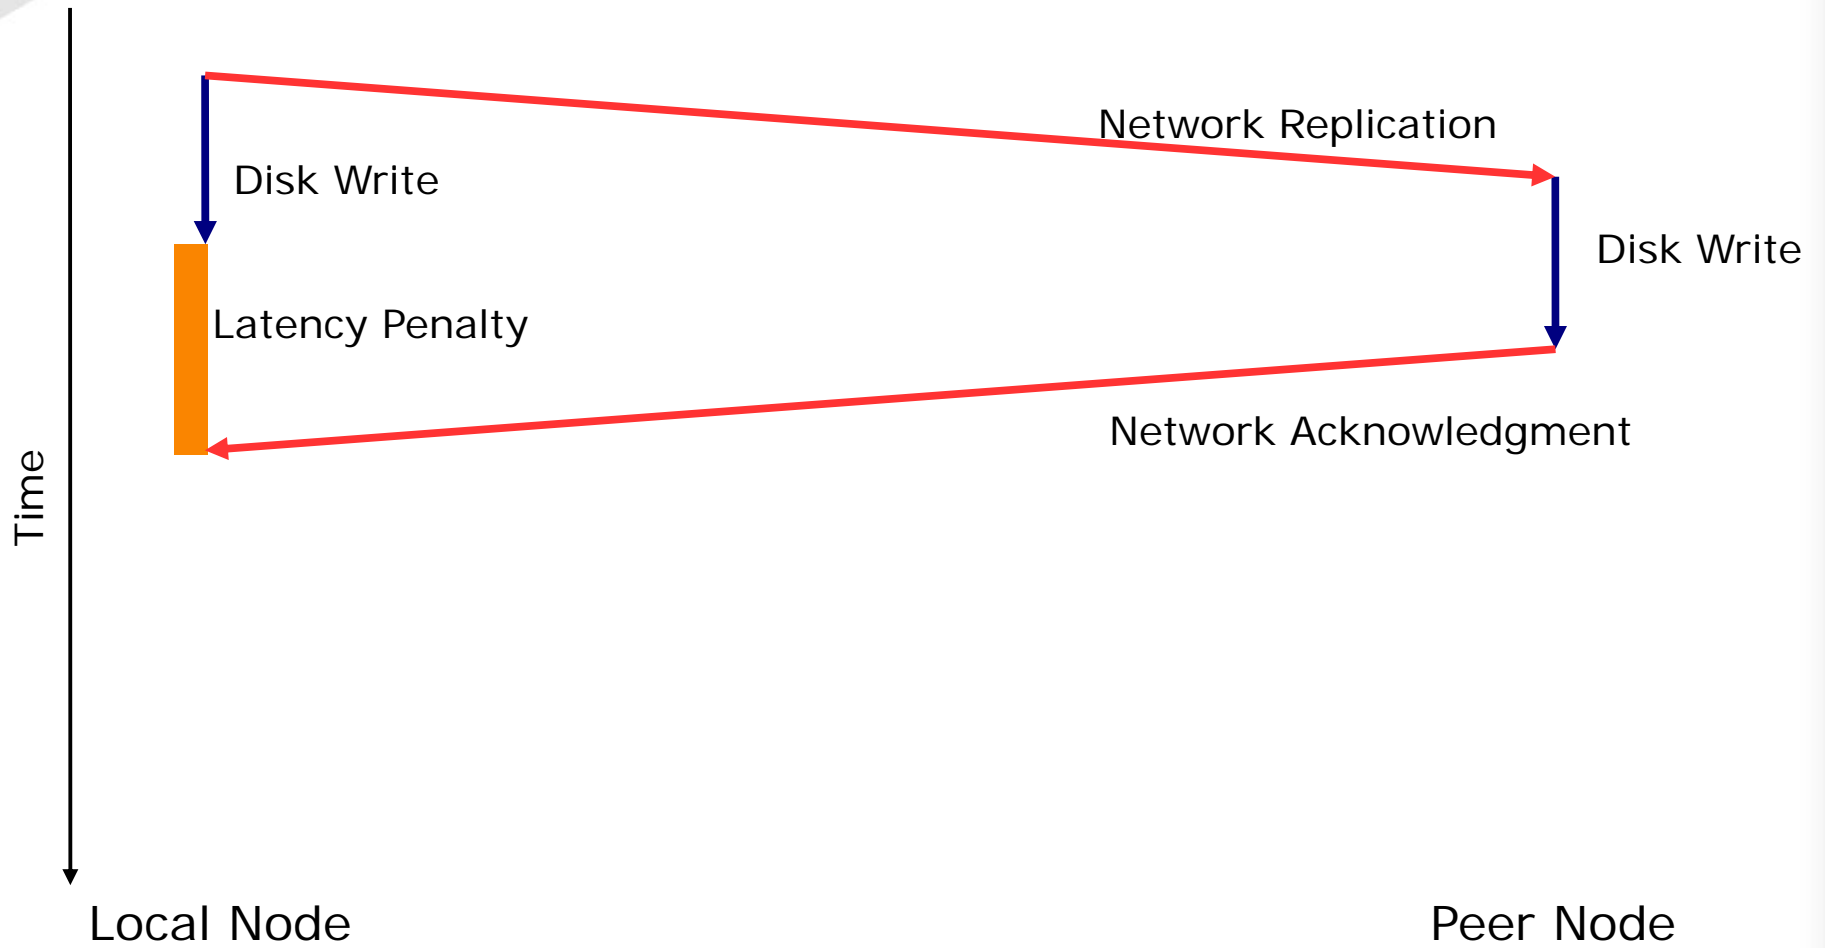

INTERCONNECT SOLUTIONS

DRBD Performance Comparison

Dolphin Express vs. Ethernet

What affects DRBD Write Latency?

- Disk rotation speed
- RAID level
- Controller write cache
(don't use unless battery backed!)
- Replication network latency
- DRBD options no-disk-flushes, no-md-flushes
(don't use unless running on BBWC!)
- Activity Log size (al-extents)

connect better

Write Latency Considerations

connect better

Write Latency Considerations (with BBWC)

connect better

Write Latency Considerations (with BBWC)

connect better

DRBD Write Latency Comparison