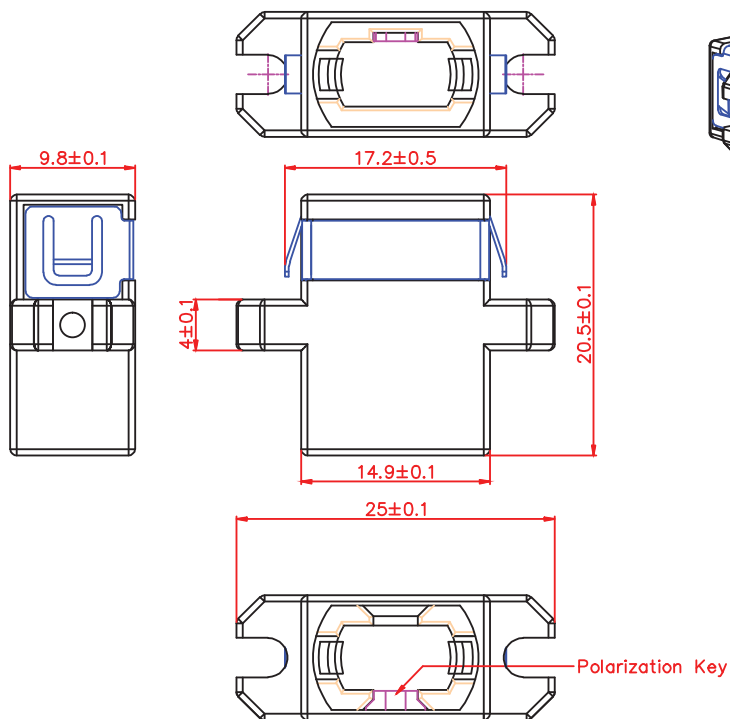

Dolphin MTPC Fiber Coupler Data Sheet

Fiber Coupler

This item is used to connect male to female MPO fibers connectors.

- **RoHS compliant**
- Ships Key up to key down

Part Numbers

MTPC	MPO Fiber Optical coupler
------	---------------------------

Note:

This item will ship Key up to Key down.