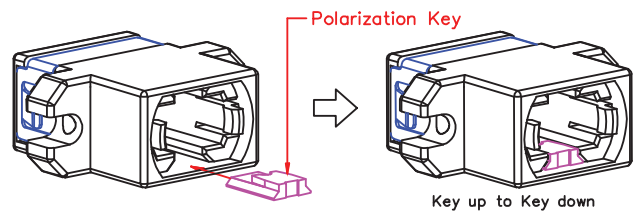

Dolphin MTPC Fiber Coupler Data Sheet

Fiber Coupler

This item is used to connect male to female MPO fibers connectors.

- **RoHS compliant**
- Ships Key up to key down

Part Numbers

MTPC	MPO Fiber Optical coupler
------	---------------------------

Note:

This item will ship Key up to Key down.